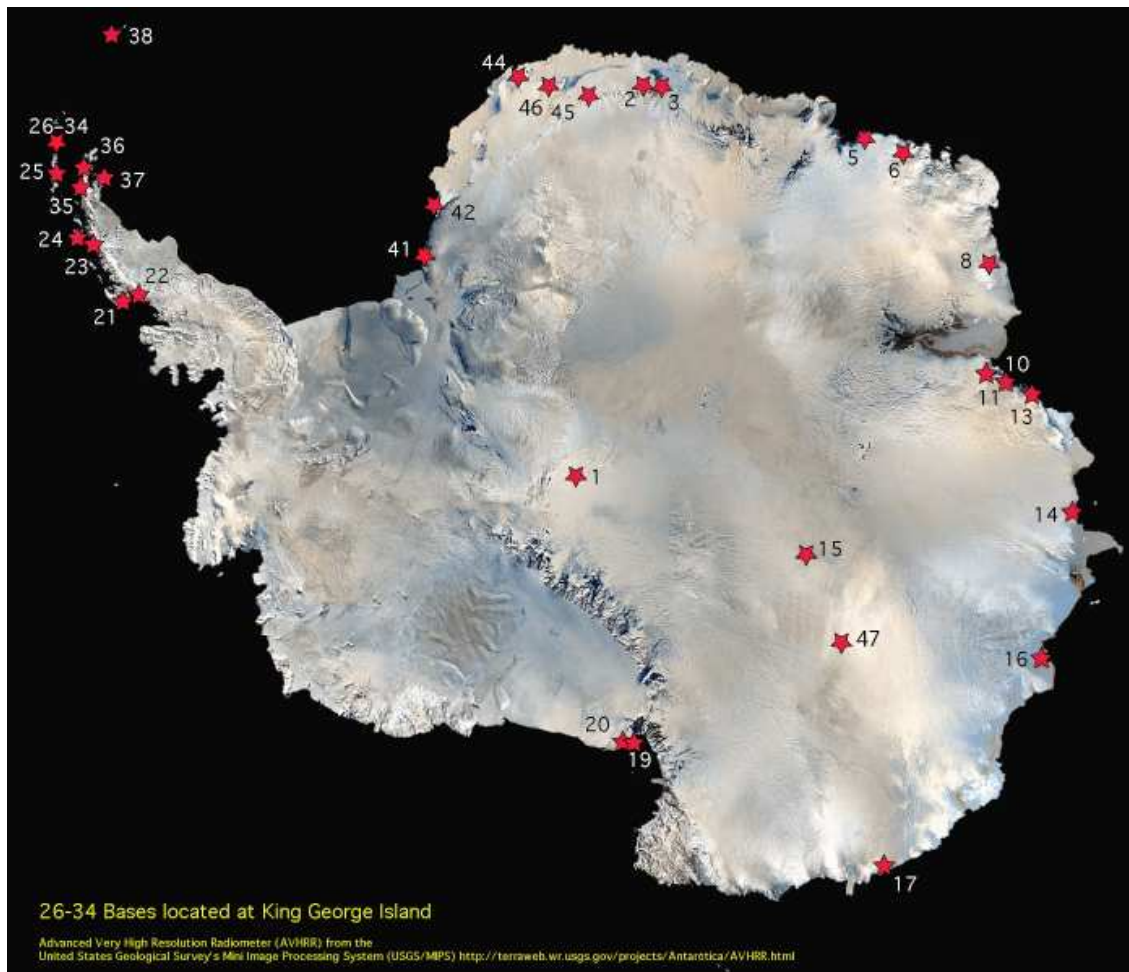

40	*King Edward Point United Kingdom	54° 17'00"S	36° 29'37"W
41	Belgrano II Argentina	77° 52'29"S	34° 37'37"W
42	Halley United Kingdom	75° 34'54"S	26° 32'28"W
43	*Gough Island South Africa	40° 21'56"S	09° 52'00"W
44	Neumayer Germany	70° 38'00"S	08° 15'48"W
45	SANAE South Africa	71° 40'25"S	02° 49'44"W
46	Troll, Norway	72° 00'07"S	02° 32'02"E
47	Concordia, France/Italy	72° 06'06"S	123° 23'43"E

Antarctic wintering research stations for use in Classroom Antarctica only.
Information current as at May 2016.