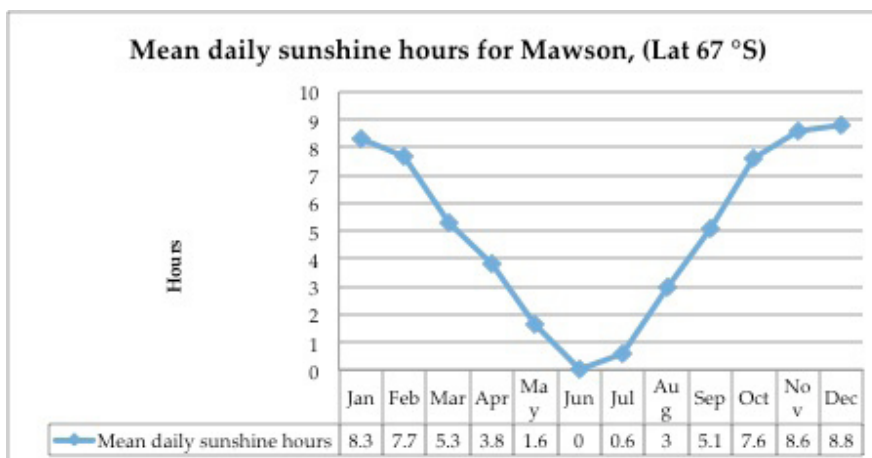

Mean temperature and hours of sunshine

for Mawson Station, Antarctica

classroomantarctica.gov.au

Compare mean temperature and hours of sunshine for Mawson.

What do you notice about the **climate** of the region around Mawson station?

Describe the relationship between **temperature** and **sunshine** hours for Mawson.

What influence does a place's **latitude** have on its **climate**?