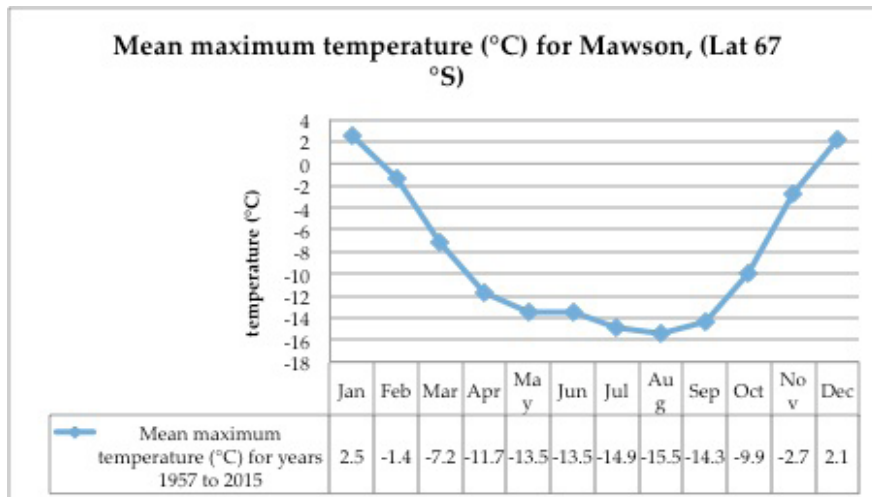

Mean temperature and hours of sunshine

for Mawson Station, Antarctica

classroomantarctica.gov.au

Compare mean temperature and hours of sunshine for Mawson.

What do you notice about the **climate** of the region around Mawson station?

Describe the relationship between **temperature** and **sunshine** hours for Mawson.

What influence does a place's **latitude** have on its **climate**?